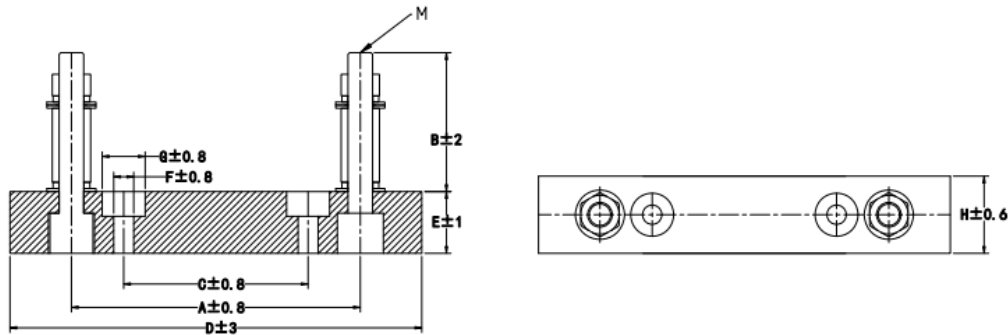

DIMENSIONS (mm)

P/N	A	B	C	D	E	F	G	H	M	Note
BFR063-38-M6	63	38	31	84	15	5.5	9	25	M6	
BFR071-46-M8	71	46	25	96	15	8.5	14	30	M8	
BFR071-46-M8-S	71	46	25	96	15	8.5	14	30	M8	Lock washer included
BFR094-45-M8	94	45	60	134	20	6.5	14	25	M8	
BFR094-45-M8-S	94	45	60	134	20	6.5	14	25	M8	Lock washer included
BFR099-70-M10	99	70	60	146	20	6.5	14	42	M10	
BFR106-46-M8	106	46	60	146	20	6.5	14	35	M8	
BFR106-46-M8-S	106	46	60	146	20	6.5	14	35	M8	Lock washer included
BFR116-72-M10	116	72	60	146	20	6.5	14	42	M10	
BFR116-72-M10-S	116	72	60	146	20	6.5	14	42	M10	Lock washer included
BFR091-35-M8	91.5	35	25	130	15	8.5	17	30	M8	
BFR091-35-M8-S	91.5	35	25	130	15	8.5	17	30	M8	Lock washer included
BFR101-45-M10	101.5	45	40	150	25	8.5	17	48	M10	
BFR101-45-M10-S	101.5	45	40	150	25	8.5	17	48	M10	Lock washer included
BFR086-45-M8	86.8	45	35	130	20	8.5	17	42	M8	
BFR082-45-M10	82.5	45	40	130	25	8.5	17	48	M10	
BFR082-45-M10-S	82.5	45	40	130	25	8.5	17	48	M10	Lock washer included
BFR065-45-M10	65	45	30	115	25	8.5	17	48	M10	
BFR065-45-M10-S	65	45	30	115	25	8.5	17	48	M10	Lock washer included
BFR043-28-M6	43	28	15	70	15	5.5	9	25	M6	
BFR043-28-M6-S	43	28	15	70	15	5.5	9	25	M6	Lock washer included
BFR050-28-M8	50.9	28	15	80	15	5.5	9	30	M8	
BFR063-38-M8	63	38	31	84	15	5.5	9	25	M8	
BFR063-38-M8-S	63	38	31	84	15	5.5	9	25	M8	Lock washer included
BFR108-72-M10	108	72	60	146	20	6.5	14	42	M10	
BFR087-35-M8	87	35	35	130	20	8.5	17	42	M8	

WEB RESOURCES

Download the latest technical documents: www.adlerelectric.com. Specifications are subject to change without notice.